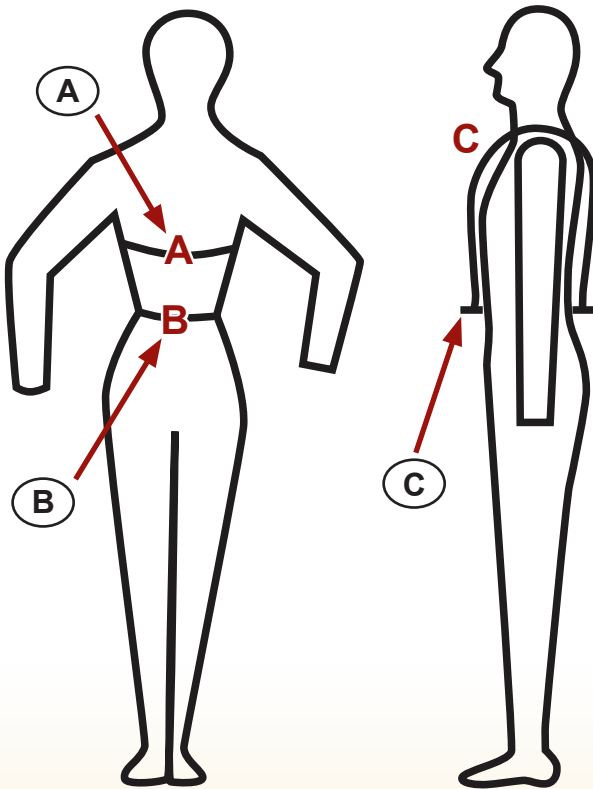

USG Safety Vest

A = Chest

B = Waist

C = Over Shoulder

Short Cut Sizes	Chest (A)	Waits (B)	Over Shoulder (C)
Children XS	61 - 68 cm	56 - 61 cm	55 - 61 cm
Children S	64 - 71 cm	60 - 64 cm	59 - 65 cm
Children M	69 - 74 cm	63 - 68 cm	63 - 69 cm
Children L	73 - 79 cm	67 - 72 cm	68 - 74 cm
Children XL	78 - 84 cm	70 - 77 cm	73 - 80 cm
Adult XS	78 - 84 cm	70 - 77 cm	73 - 80 cm
Adult S	85 - 91 cm	76 - 82 cm	76 - 85 cm
Adult M	88 - 96 cm	83 - 90 cm	84 - 88 cm
Adult L	96 - 100 cm	86 - 96 cm	85 - 96 cm
Adult XL	102 - 110 cm	93 - 100 cm	93 - 98 cm